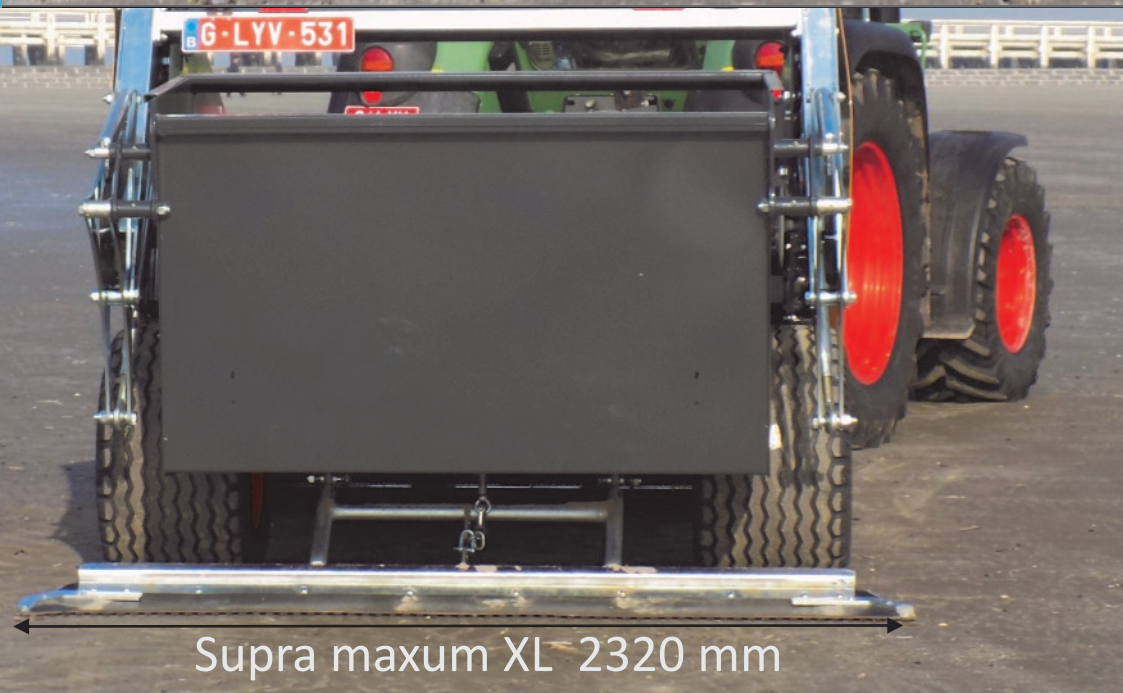

**dhooghe beachcleaners**  
**Supra maxum - Supra maxum**

*dhooghe beachcleaners*

A close-up photograph of a yellow and black Dhooghe beach cleaner machine. The machine is mounted on a boat, with the blue water of the sea visible in the background. The yellow panel of the machine is prominent in the foreground, and the black frame features the brand name "dhooghe beachcleaners" in a bold, yellow, sans-serif font. The machine's mechanical components, including a metal arm and various bolts, are visible in the upper portion of the frame.

**dhooghe beachcleaners**

8mm 5mm 25x30

8mm 5mm 35x40

2600 mm

4850 mm

1900mm

Supra maxum 1900 mm  
Supra maxum XL 2200mm

Supra maxum XL 2320 mm

Supra maxum 2200 mm